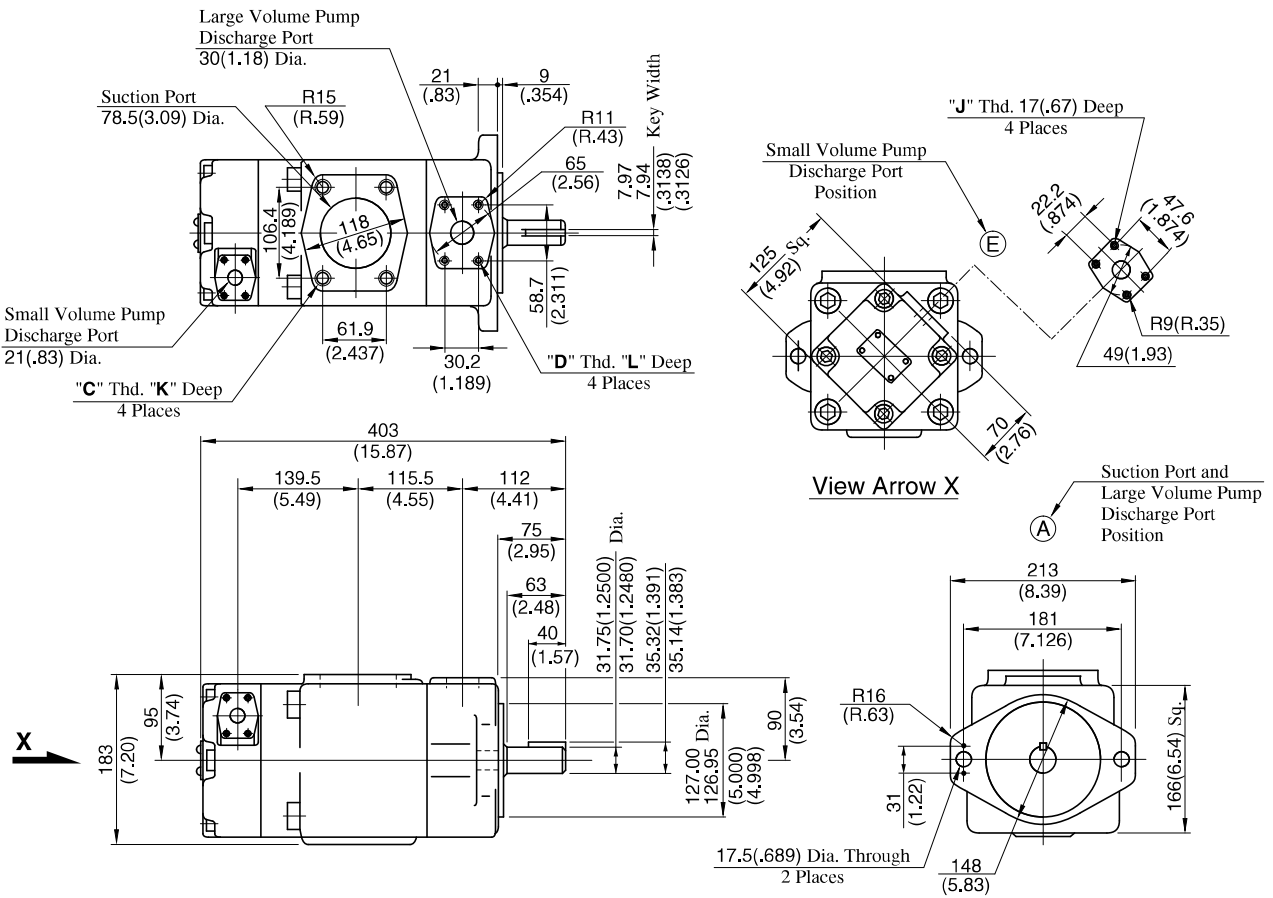

Flange Mtg.: PV2R23-**-F-REAA-41/4190

Model Numbers	"C" Thd.	"D" Thd.	"J" Thd.	Dimensions mm (Inches)	
				K	L
PV2R23-**-F-REAA-41	M16	M10	M10	19 (.75)	19 (.75)
PV2R23-**-F-REAA-4190	5/8-11 UNC	7/16-14 UNC	3/8-16 UNC	21 (.83)	20 (.79)

DIMENSIONS IN
MILLIMETRES (INCHES)

Foot Mtg.: PV2R23-**-L-REAA-41/4190

• For other dimensions, refer to "Flange Mtg.".