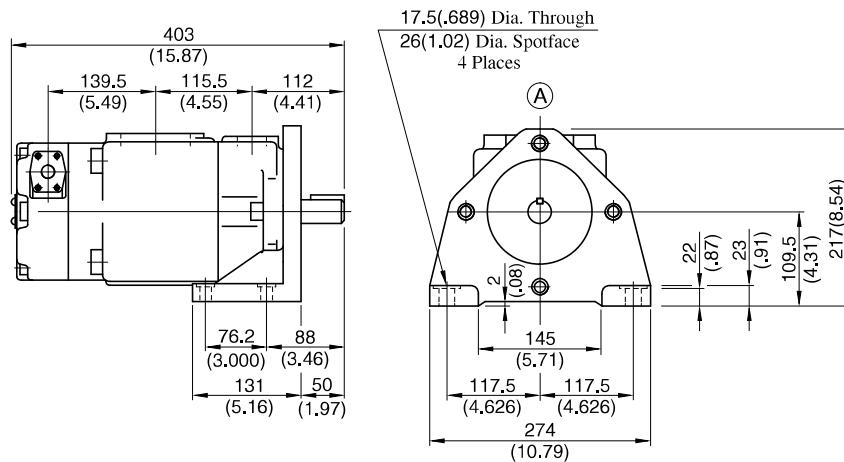

Flange Mtg.: PV2R23-**-F-REAA-41/4190

Model Numbers	"C" Thd.	"D" Thd.	"J" Thd.	Dimensions mm (Inches)	
				K	L
PV2R23-**-F-REAA-41	M16	M10	M10	19 (.75)	19 (.75)
PV2R23-**-F-REAA-4190	5/8-11 UNC	7/16-14 UNC	3/8-16 UNC	21 (.83)	20 (.79)

DIMENSIONS IN
MILLIMETRES (INCHES)

Foot Mtg.: PV2R23-**-L-REAA-41/4190

• For other dimensions, refer to "Flange Mtg.".