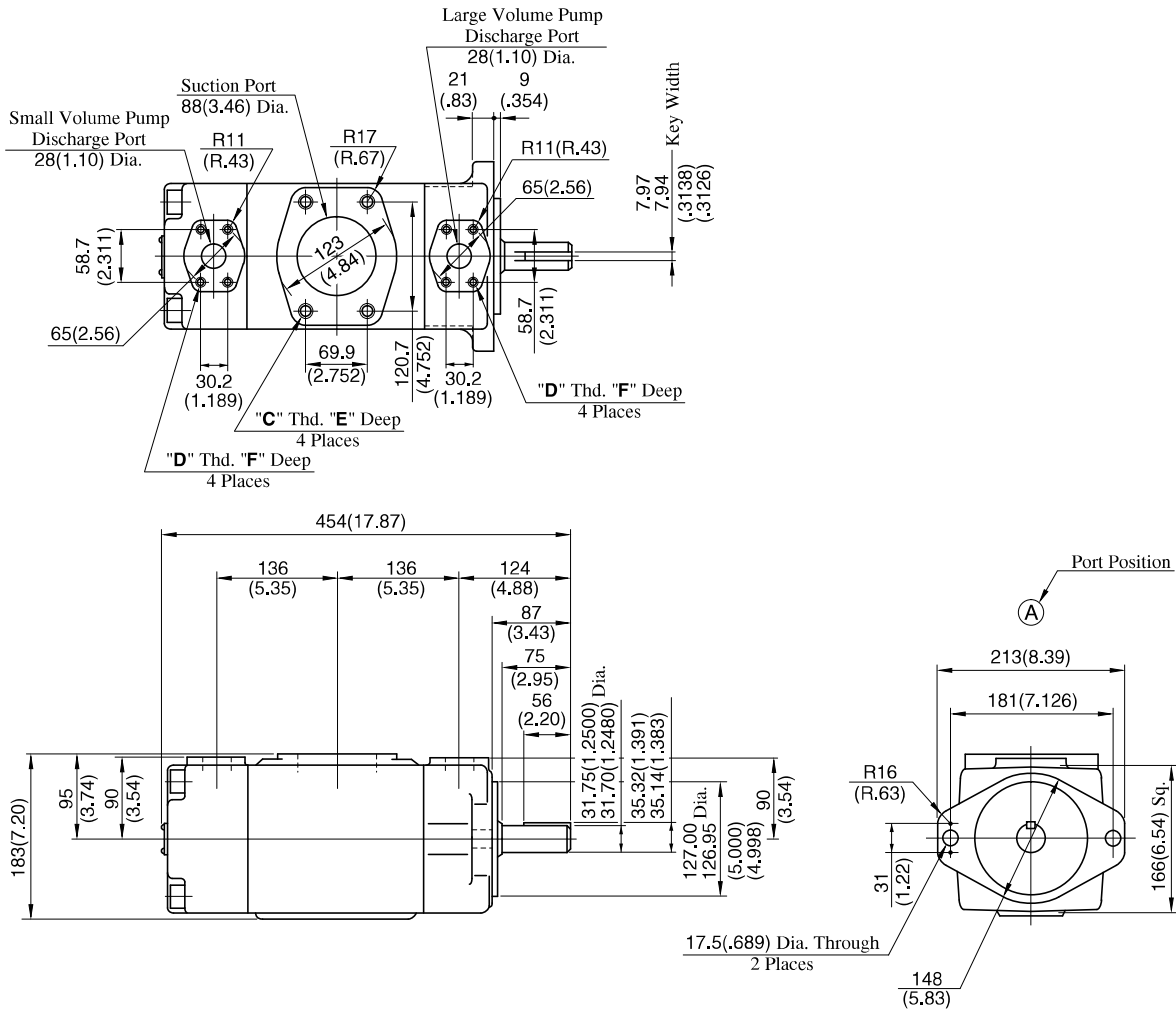

Flange Mtg.: PV2R33--F-RAAA-31/3190**

Model Numbers	"C" Thd.	"D" Thd.	Dimensions mm (Inches)	
			E	F
PV2R33-**-F-RAAA-31	M16	M10	19 (.75)	19 (.75)
PV2R33-**-F-RAAA-3190	5/8-11 UNC	7/16-14 UNC	21 (.83)	20 (.79)

DIMENSIONS IN MILLIMETRES (INCHES)

Foot Mtg.: PV2R33--L-RAAA-31/3190**

• For other dimensions, refer to "Flange Mtg."