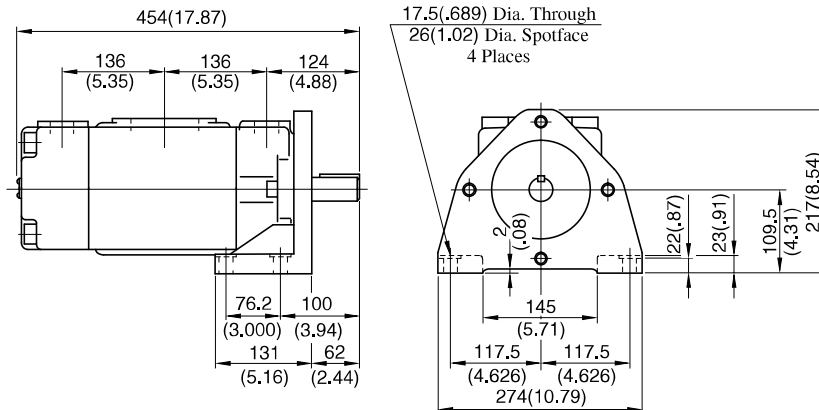

Flange Mtg.: PV2R33--F-RAAA-31/3190**

Model Numbers	"C" Thd.	"D" Thd.	Dimensions mm (Inches)	
			E	F
PV2R33-**-F-RAAA-31	M16	M10	19 (.75)	19 (.75)
PV2R33-**-F-RAAA-3190	5/8-11 UNC	7/16-14 UNC	21 (.83)	20 (.79)

DIMENSIONS IN MILLIMETRES (INCHES)

Foot Mtg.: PV2R33--L-RAAA-31/3190**

• For other dimensions, refer to "Flange Mtg."